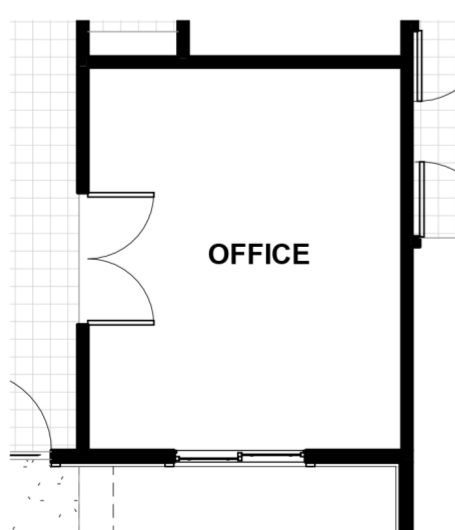

Residence 1950

Features

- 1,950 sq ft
- 3 bedrooms
- 2 bathrooms
- Flex room with office or 4th bedroom option
- 2-car garage
- Great room concept
- Single story

OFFICE OPT.

BEDROOM #4 OPT.

Square footages are approximate and are based on the American National Standard for Single-Family Residential Buildings developed by the National Association of Home Builders (NAHB) and approved by the American National Standards Institute (ANSI). Square footages may differ from assessor records. Prices, terms & availability subject to change without notice. Specific home features may vary. Riverland Homes reserves the right to substitute or change without notice equipment, materials, appliances, features & amenities. See listing agent for floorplan variations, options & other information.