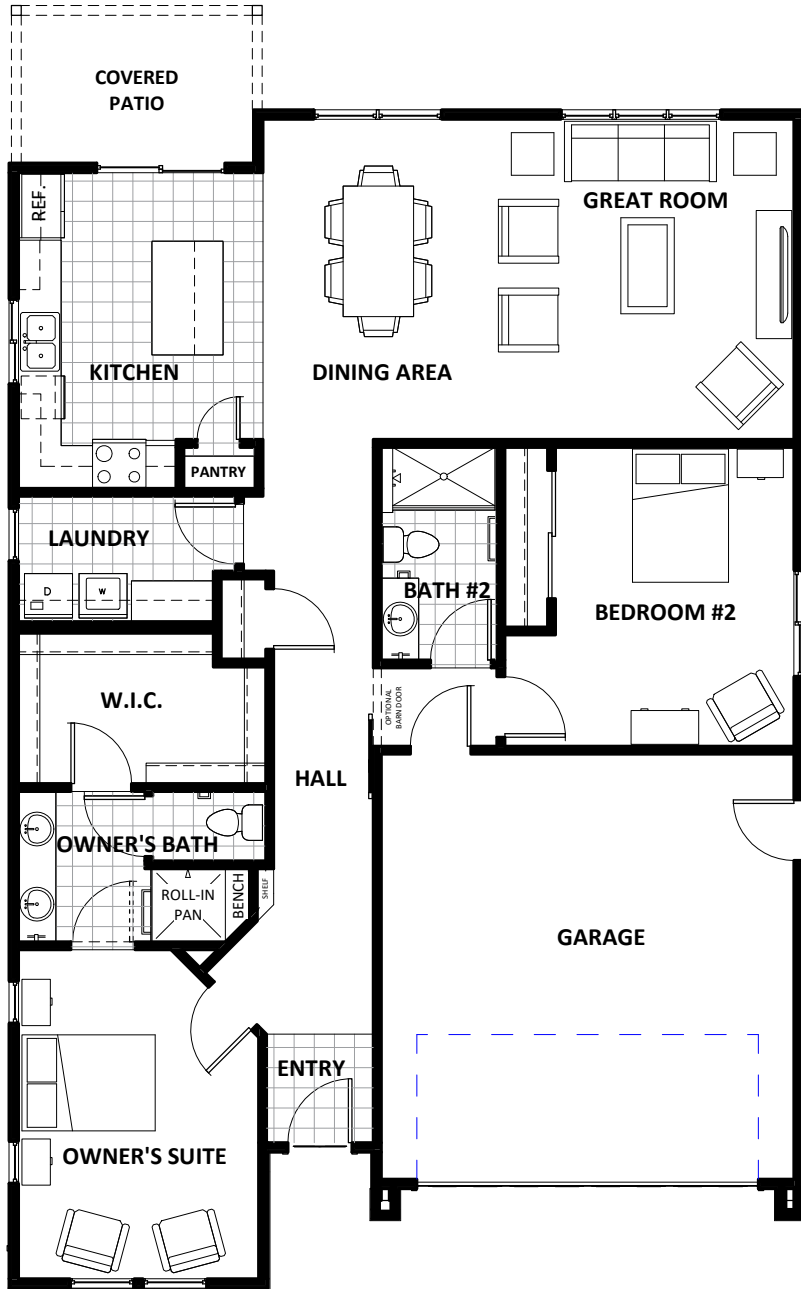

DRY CREEK OAKS

BY RIVERLAND HOMES, INC.

Zinfandel Collection

Residence 1480

Features

- 1,480 sq ft.
- 2 Bedrooms
- 2 Bathrooms
- 2 Car garage
- Great room concept
- Single Story

Square footages are approximate and are based on the American National Standard for Single-Family Residential Buildings developed by the National Association of Home Builders (NAHB) and approved by the American National Standards Institute (ANSI). Square footages may differ from assessor records. Prices, terms & availability subject to change without notice. Specific home features may vary. Riverland Homes reserves the right to substitute or change without notice equipment, materials, appliances, features & amenities. See listing agent for floorplan variations, options & other information.