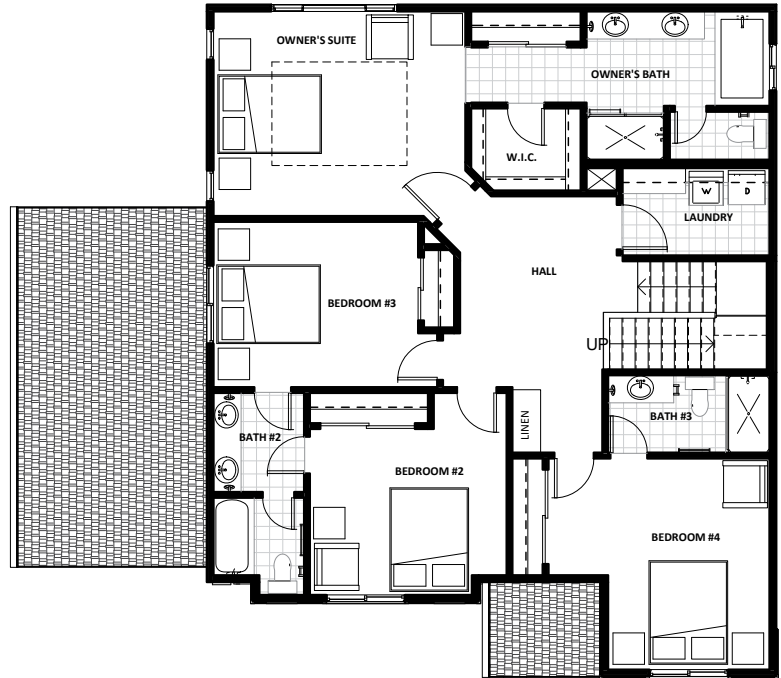

PETERSEN RANCH

RESIDENCE 2379

LEVEL 1

LEVEL 2

FLEX ROOM OPTION 1:
OFFICE

RIVERLAND
HOMES, INC.

Located Near
19047 Mineral Ridge Ct.
Pine Grove, CA 95665

iheartamador.com