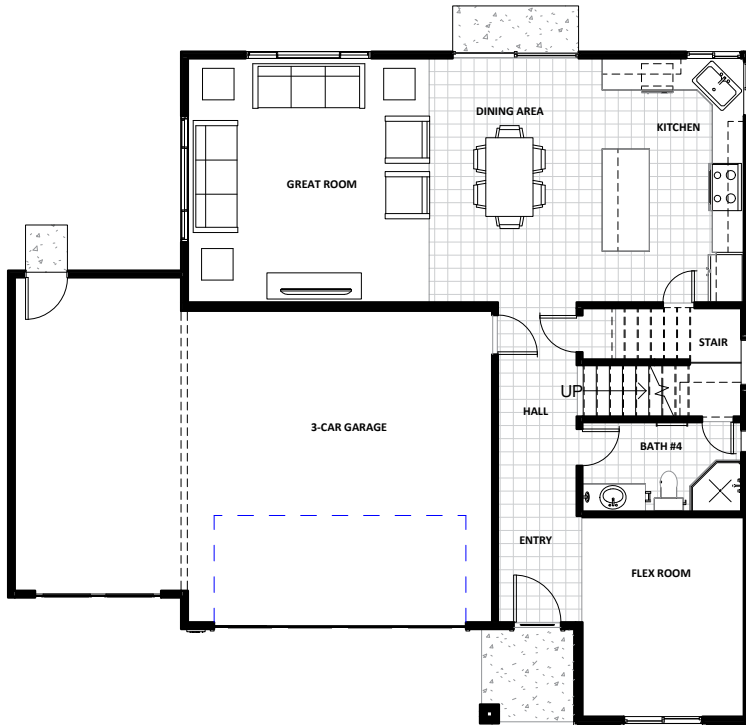

PETERSEN RANCH

RESIDENCE 2379

LEVEL 1

LEVEL 2

FLEX ROOM OPTION 1:
OFFICE

RIVERLAND
HOMES, INC.

Located Near
19047 Mineral Ridge Ct.
Pine Grove, CA 95665

iheartamador.com