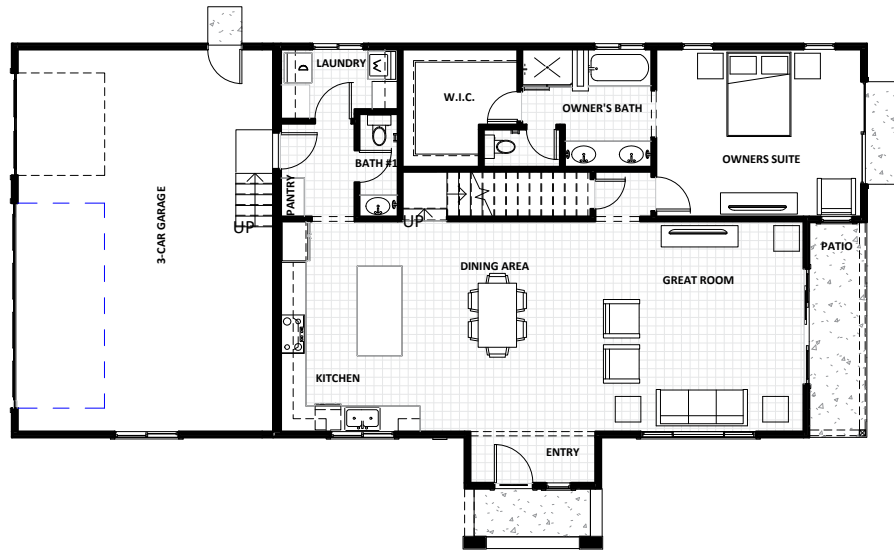

PETERSEN RANCH

RESIDENCE 2700

LEVEL 1

LEVEL 2

RIVERLAND
HOMES, INC.

Located Near
19047 Mineral Ridge Ct.
Pine Grove, CA 95665

iheartamador.com

916.550.9621