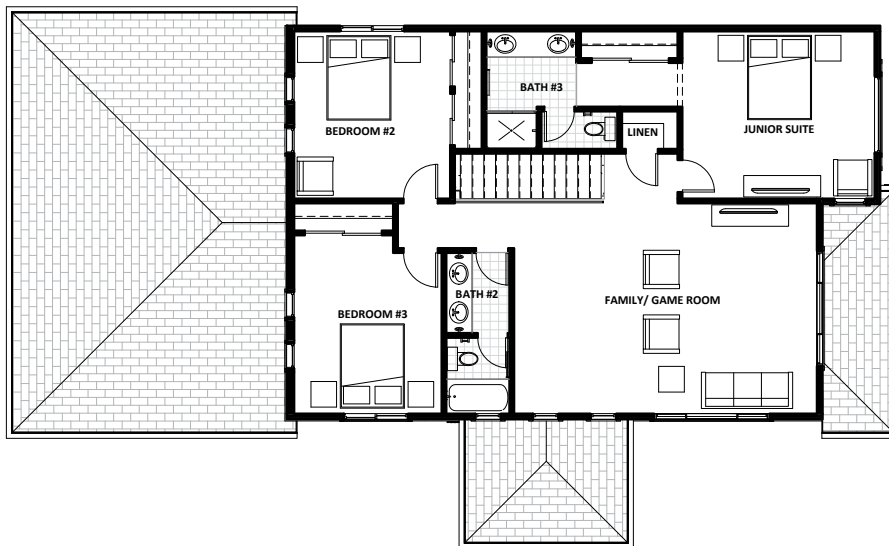

PETERSEN RANCH

RESIDENCE 2700

LEVEL 1

LEVEL 2

RIVERLAND
HOMES, INC.

Located Near
19047 Mineral Ridge Ct.
Pine Grove, CA 95665

iheartamador.com

916.550.9621