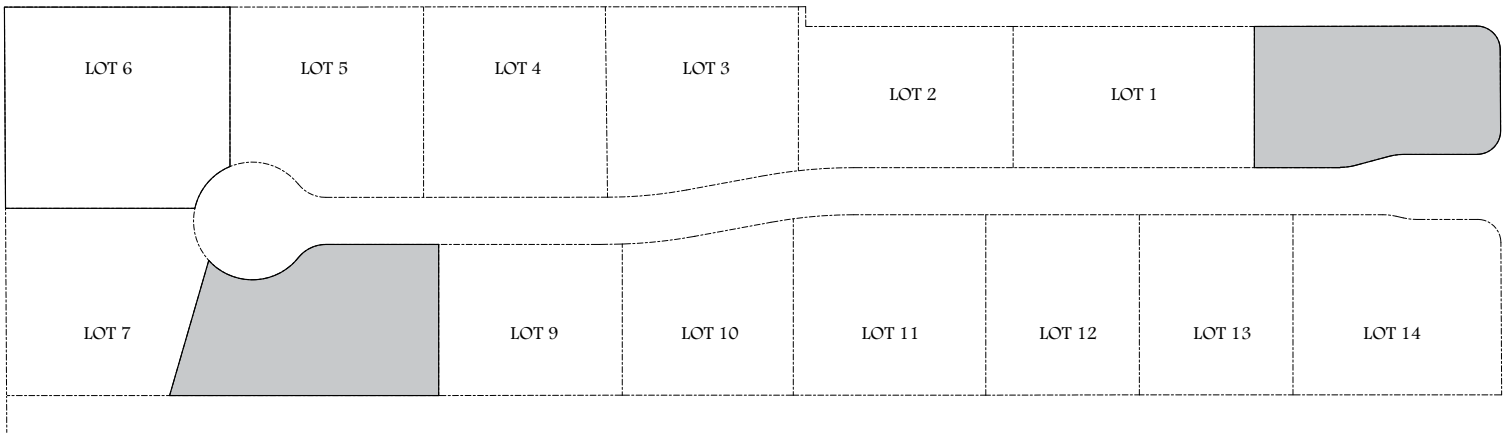

The Ranch at Sutter Buttes

SITE PLAN

RIVERLAND
HOMES, INC.

Located Near
2462 Perry Street
Sutter, CA 95982

newhomesalesbrokerage.com **916.550.9612**