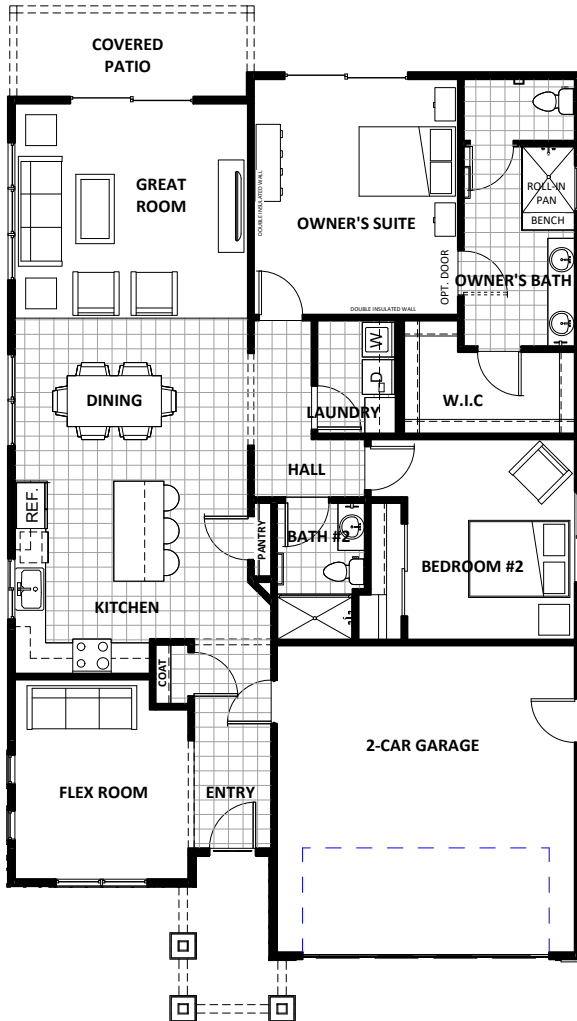

DRY CREEK OAKS

BY RIVERLAND HOMES, INC.

Zinfandel Collection

Residence 1605

Features

- 1,605 sq ft.
- 2 Bedrooms
- 2 Bathrooms
- 2 Car garage
- Office/bedroom option
- Great room concept
- Single Story

Square footages are approximate and are based on the American National Standard for Single-Family Residential Buildings developed by the National Association of Home Builders (NAHB) and approved by the American National Standards Institute (ANSI). Square footages may differ from assessor records. Prices, terms & availability subject to change without notice. Specific home features may vary. Riverland Homes reserves the right to substitute or change without notice equipment, materials, appliances, features & amenities. See listing agent for floorplan variations, options & other information.