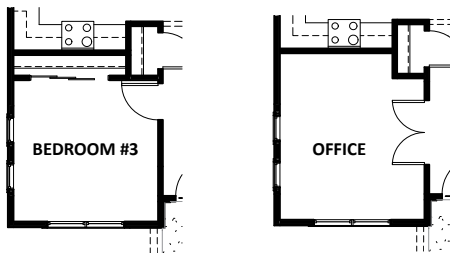

DRY CREEK OAKS

BY RIVERLAND HOMES, INC.

Zinfandel Collection

Residence 1605

Features

- 1,605 sq ft.
- 2 Bedrooms
- 2 Bathrooms
- 2 Car garage
- Office/bedroom option
- Great room concept
- Single Story

Square footages are approximate and are based on the American National Standard for Single-Family Residential Buildings developed by the National Association of Home Builders (NAHB) and approved by the American National Standards Institute (ANSI). Square footages may differ from assessor records. Prices, terms & availability subject to change without notice. Specific home features may vary. Riverland Homes reserves the right to substitute or change without notice equipment, materials, appliances, features & amenities. See listing agent for floorplan variations, options & other information.